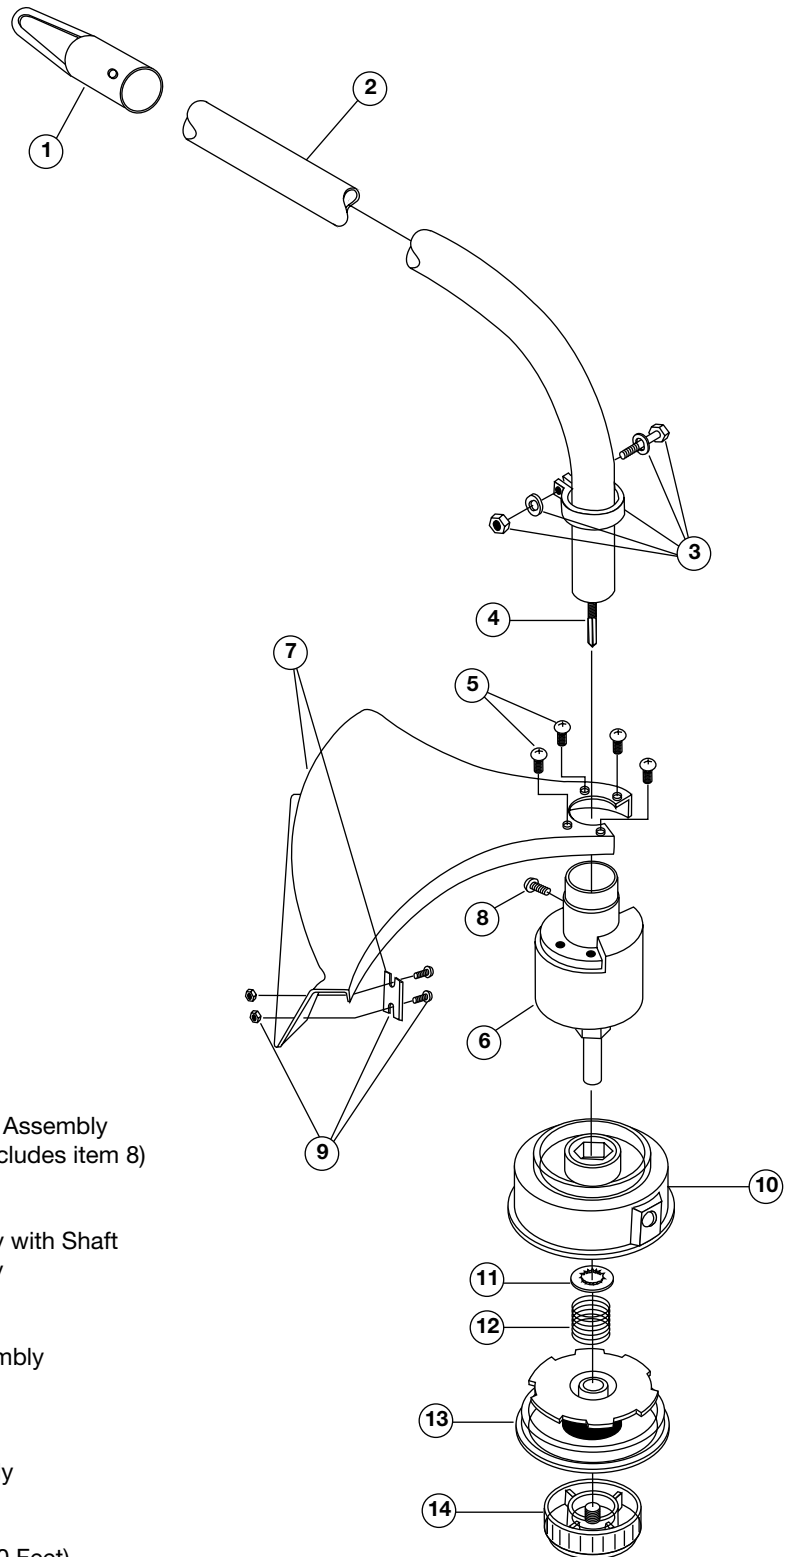

**PARTS LIST - MODEL CS720r**  
**(Serial No. 409057386 and greater)**

<b>Item</b>	<b>Part No.</b>	<b>Description</b>
1	612605	Hanger
2	180340	Lower Drive Shaft Housing Assembly
3	153597	Lower Clamp Assembly (includes item 8)
4	181852	Lower Flexible Drive Shaft
5	181858	Guard Mounting Screw
6	181784	Bushing Housing Assembly with Shaft
7	683274	Guard and Blade Assembly
8	145569	Anti-Rotation Screw
9	682061	Blade Assembly
10	153619	Outer Spool & Eyelet Assembly
11	610660	Retainer
12	610317	Spring
13	610318	Inner Reel
14	153066	Bump Head Knob Assembly

**Optional Accessories**

- \* 610375 Cutting Line, 15.24 MTS (50 Feet)
- \* 153577 Spool and Line
- \* 147823 Complete Cutting Head Assembly (items 10-14)

\* not shown